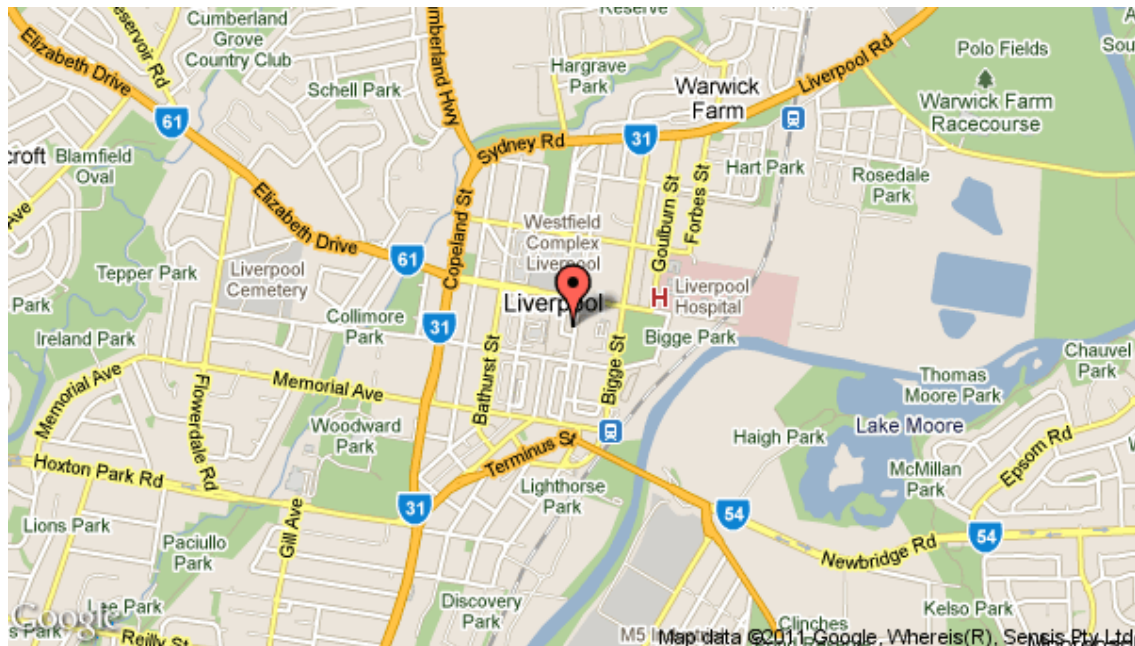

GP Synergy – Sydney South/South West Venue Directions

GP Synergy – Sydney South/South West
Suite 1, Level 1, 157-161 George Street
Liverpool NSW 2170

Phone: 02 9756 5711

Transport options

Public Transport

By train

You can catch a train from all major stops and lines to Liverpool station. GP Synergy SS/SW office is located within a 7-10 minute walking distance.

Directions from Liverpool Train Station to GP Synergy:-

1. Head north on Bigge St towards Scott St 500m
2. Turn left at Elizabeth Street.
3. Take the 1st left on to George St and GP Synergy SS/SW office is to the right.

By bus

From Parramatta to Liverpool there is a T-way bus route available which runs regularly all day. To access the timetable please visit: http://www.sydneybuses.info/routes/T80_20101215_tt.pdf

Liverpool Plaza- 250 spaces

2 hours free parking (with purchase)
2 - 2.5 hours \$5.50
2.5 - 3 hours \$7.70
3 - 3.5 hours \$9.90

3.5 - 4 hours \$11.00

4 - 4.5 hours \$16.60

4.5 + hours \$22.00

Liverpool Hospital- 1343 spaces (324 spaces available to the public)
\$4.40 per hour